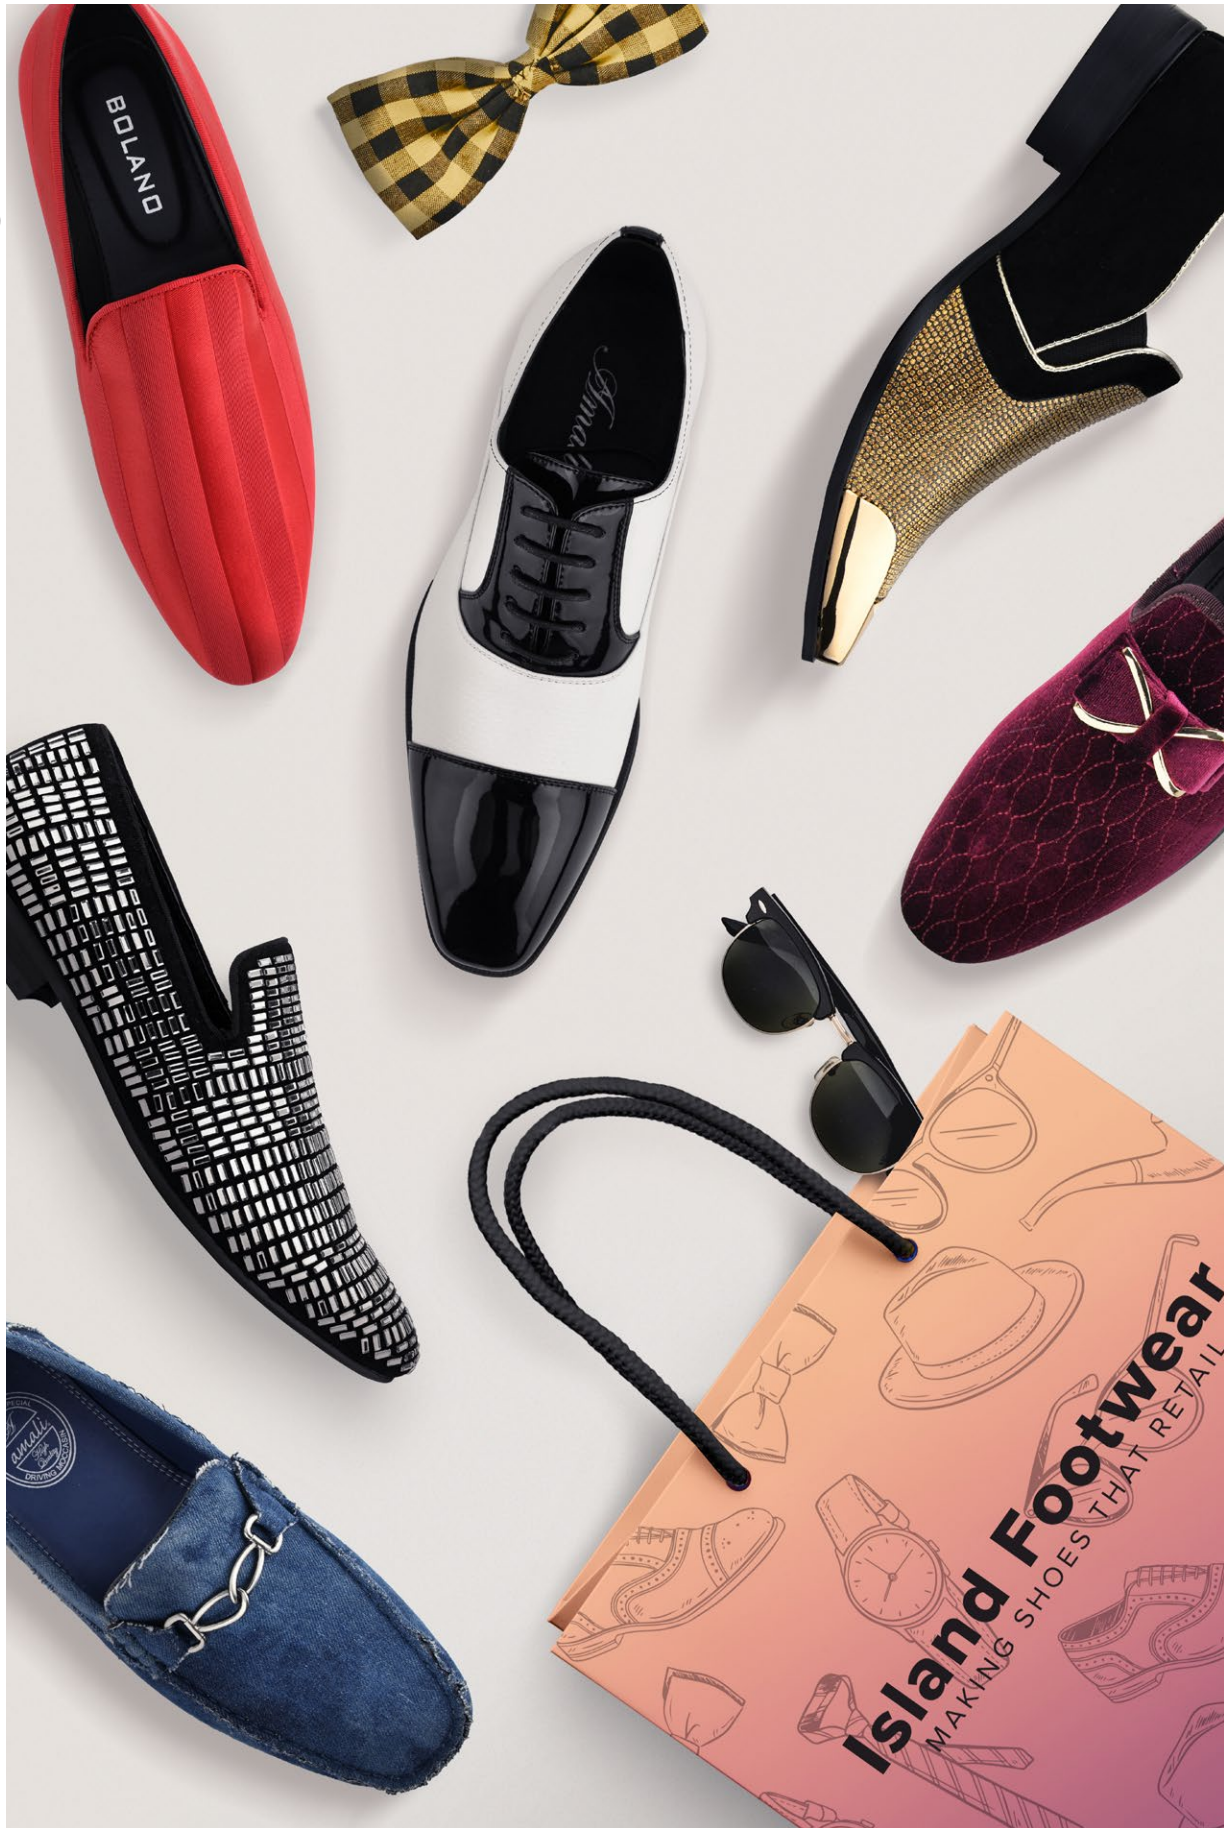

Island Footwear

MAKING SHOES THAT RETAIL

Phone: (561) 819-0295 Fax: (561) 819-0301 islandfootwearsales@gmail.com