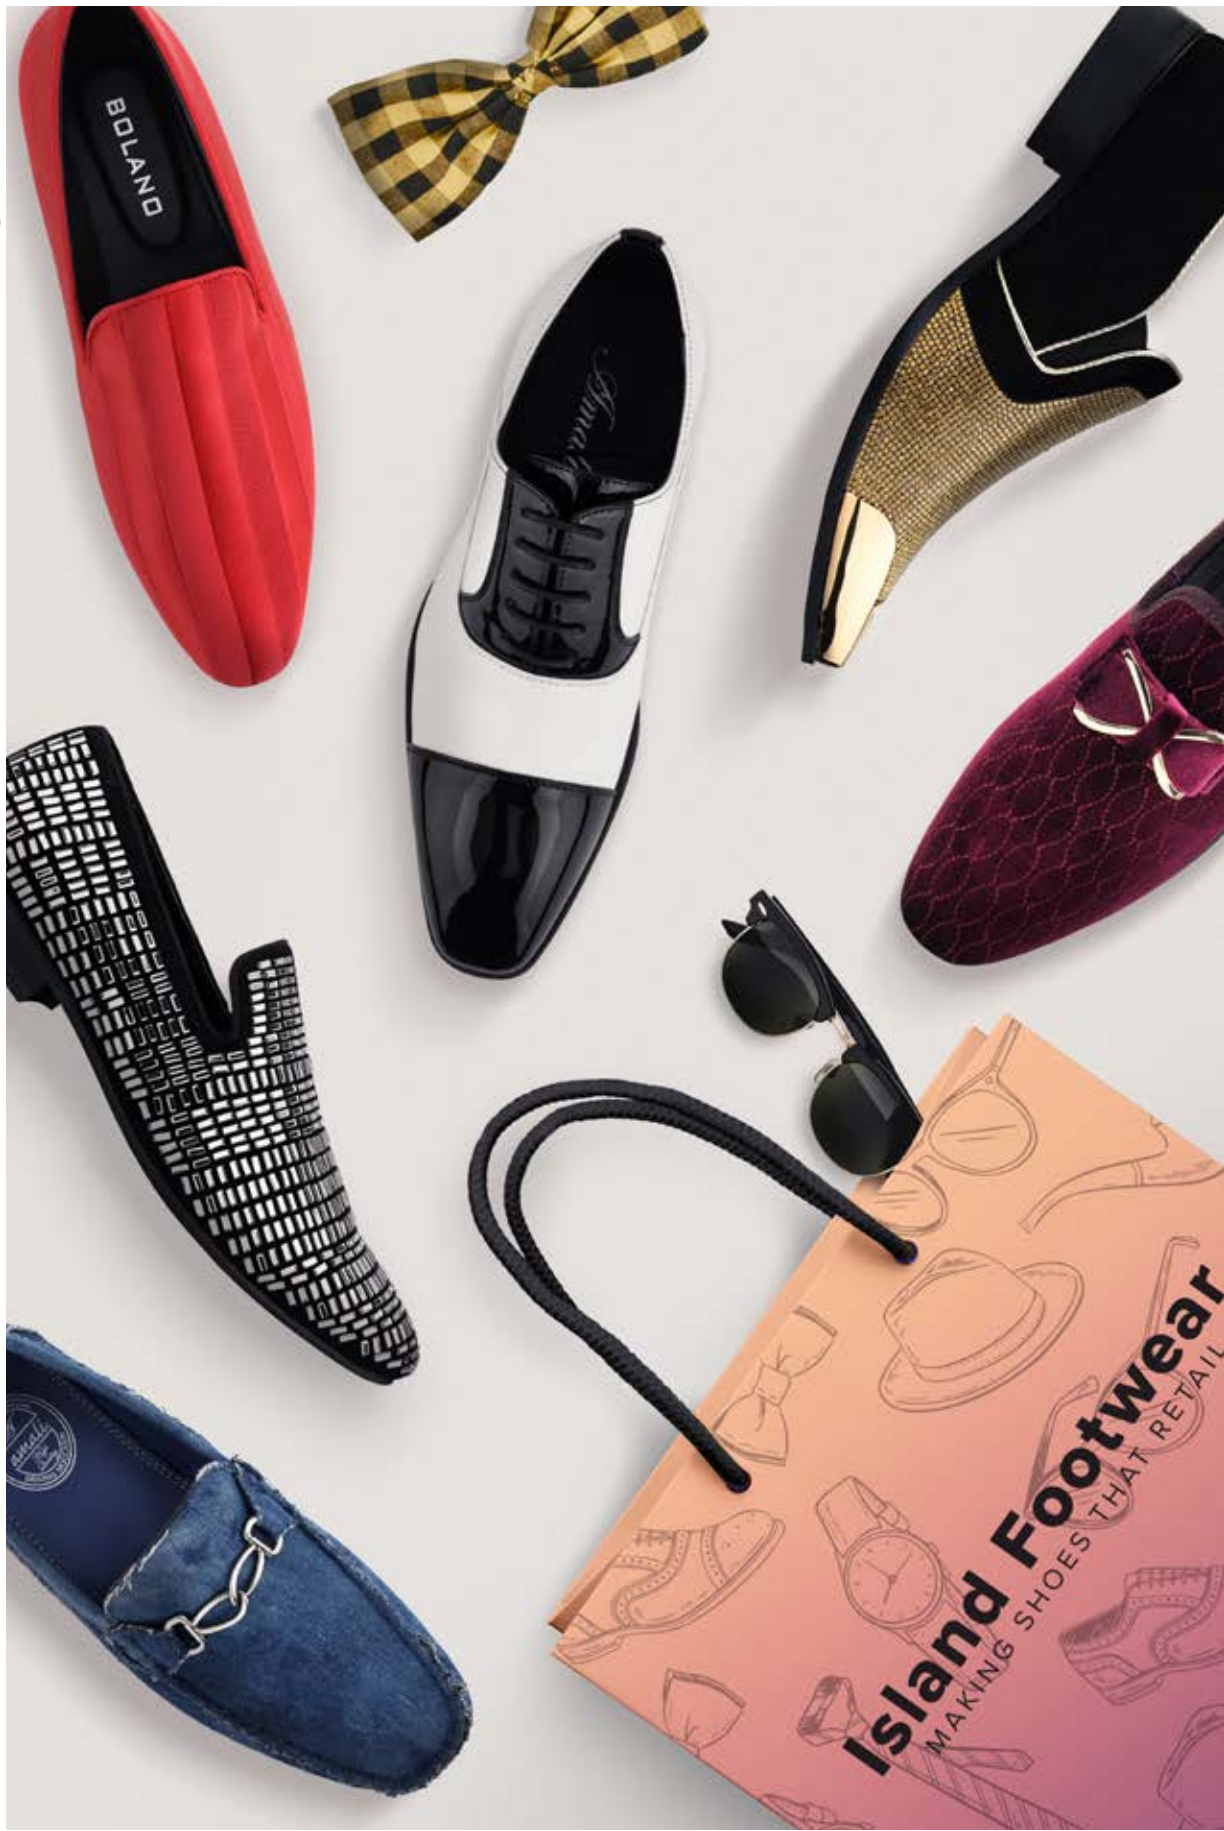

Island Footwear

MAKING SHOES THAT RETAIL

Phone: (561) 819-0295 Fax: (561) 819-0301 islandfootwearsales@gmail.com