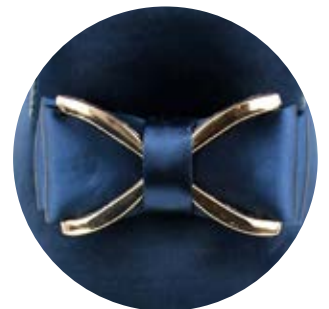

Case Packs:

O: 8-13 R: 7.5-12
S: 8.5-13 T: 9.5-13 U: 13-15

Delivery: April