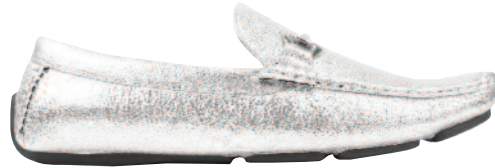

211 - Silver

010 - Pink

CRACKLE

Classic Pattern Driving Moccasin With A Cracked Metallic Twist
Case Packs: R-7.5/12, S-8.5/13, U-13/15
Delivery: September

000 - Black

002 - Navy

175 - Burgundy

035 - Gold